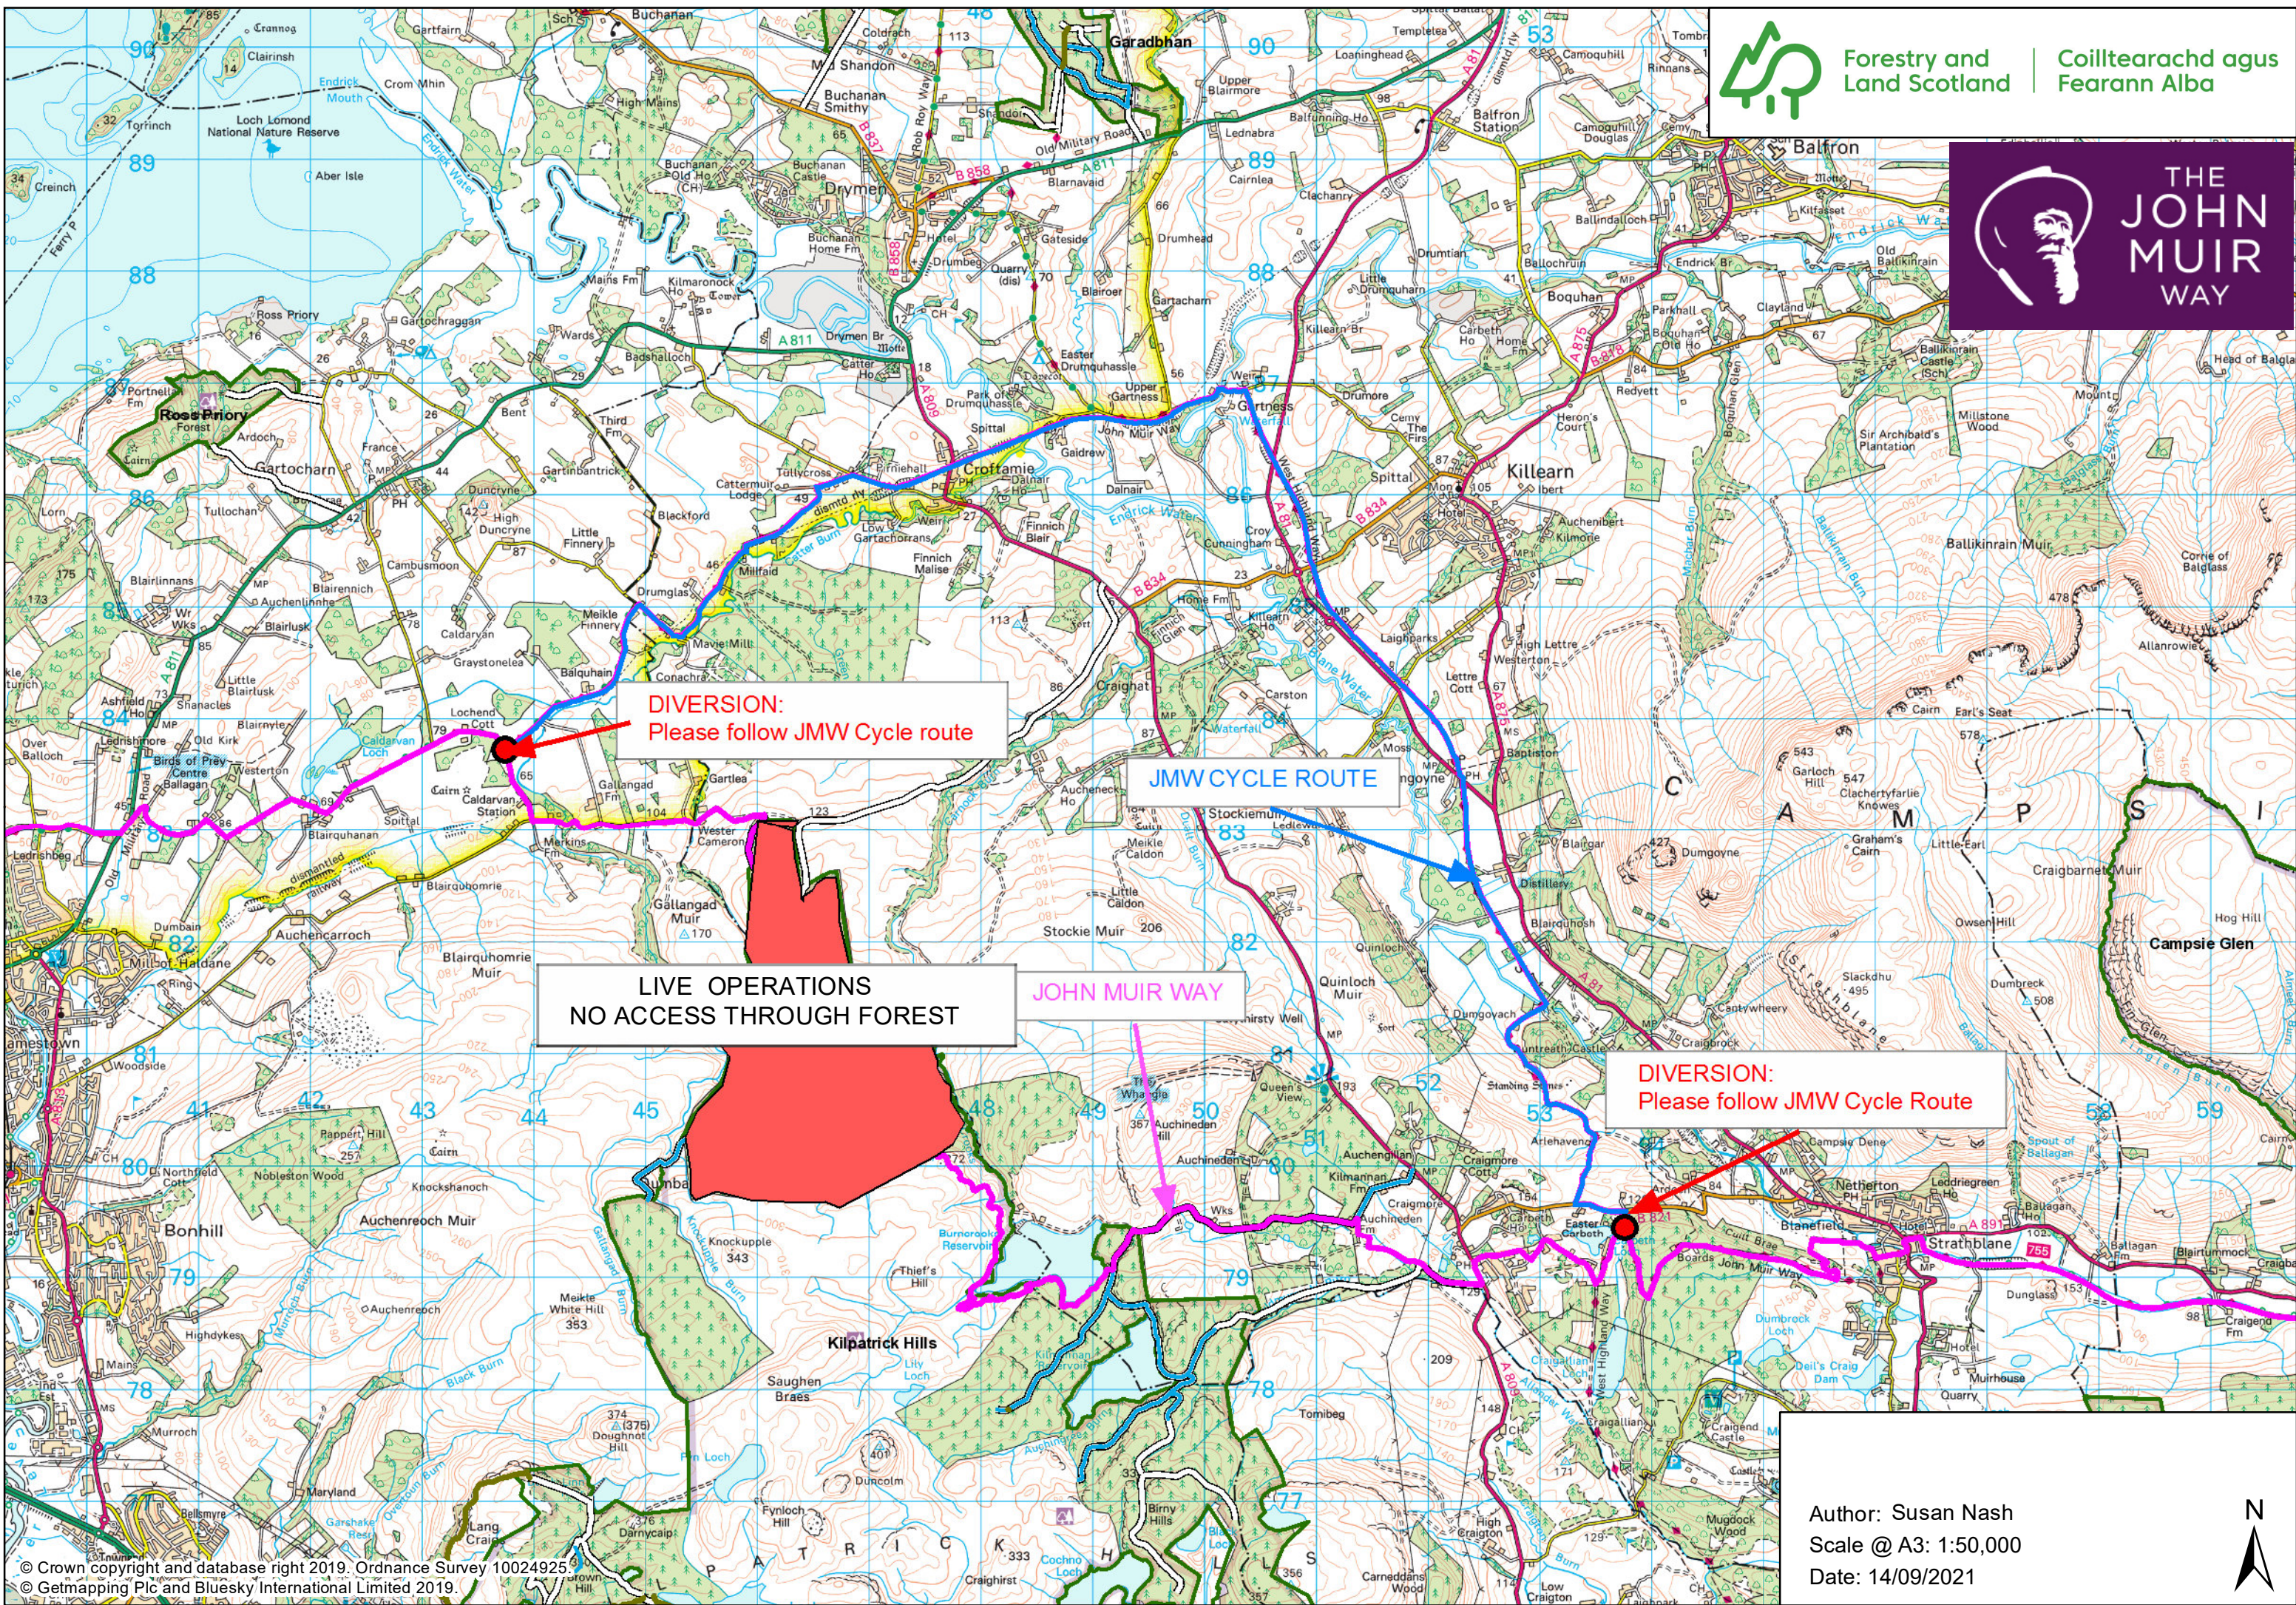

Forestry and Land Scotland

Coilltearachd agus Fearann Alba

DIVERSION:
Please follow JMW Cycle route

JMW CYCLE ROUTE

LIVE OPERATIONS
NO ACCESS THROUGH FOREST

JOHN MUIR WAY

DIVERSION:
Please follow JMW Cycle Route